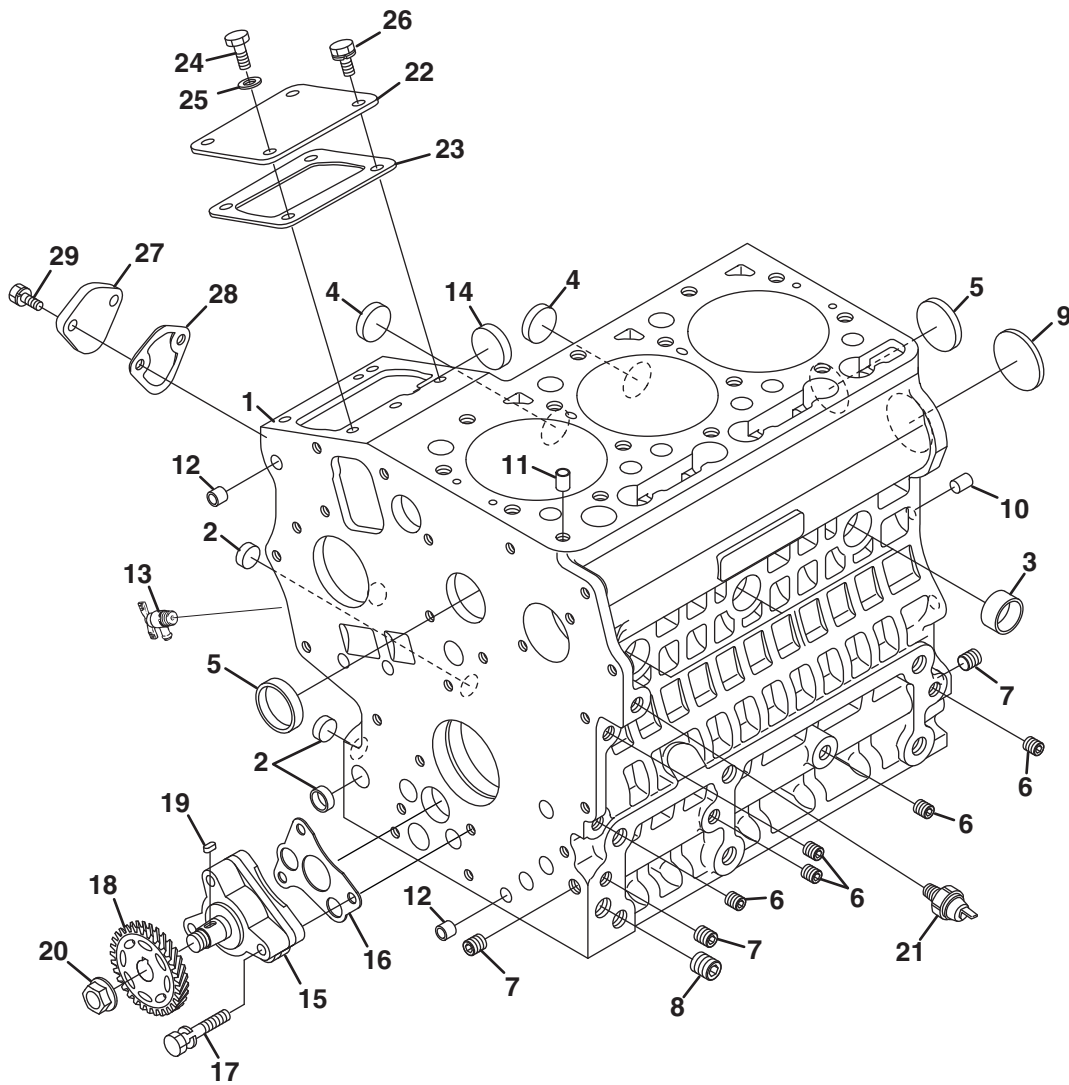

Engine	Item	Part No.	Qty.	Description	Serial Numbers/Notes
●	1	4334566	1	Kit, Upper Gasket	
●	2	4334543	6	• Seal, Valve Stem	
●	3	4334528	1	• Gasket, Head	
●	4	4334538	1	• Gasket, In-manifold	
●	5	4334527	1	• O-Ring	
●	6	2809955	1	• O Ring	
●	7	4308957	2	• Gasket, Muffler	
●	8	4334506	1	• Gasket, Ex-manifold	
●	9	4177232	1	• O Ring, Breather	
●	10	4334545	1	• Gasket, Head Cover	
●	11	4334460	1	• Gasket	
●	12	553143	1	• Packing	
●	13	4334520	2	• Gasket, Air Cleaner	
●	14	554082	1	• Gasket, Water Flange	
●	15	4134370	1	• Gasket, Thermostat	
●	16	4334565	1	Kit, Lower Gasket	
●	17	2500811	1	• Gasket	
●	18	5001962	1	• Gasket, Water Pump	
●	19	4334505	1	• Gasket, Gear Case	
●	20	557528	1	• Seal, Oil	
●	21	5001884	1	• Gasket, Bearing Case	
●	22	4209375	1	• Seal, Oil	
●	23	5001422	1	• Gasket, Case Cover	
●	24	4145665	1	• O Ring	
●	25	4145653	1	• O Ring	
●	26	5001864	1	• Gasket, Oil Pump Na	
●	27	4334521	1	• Gasket	
●	28	553143	1	• Packing	
●	29	5001922	1	• Gasket, Fuel Pump	

● - Used on All Engines

> Change from previous revision

2.1 Crankcase