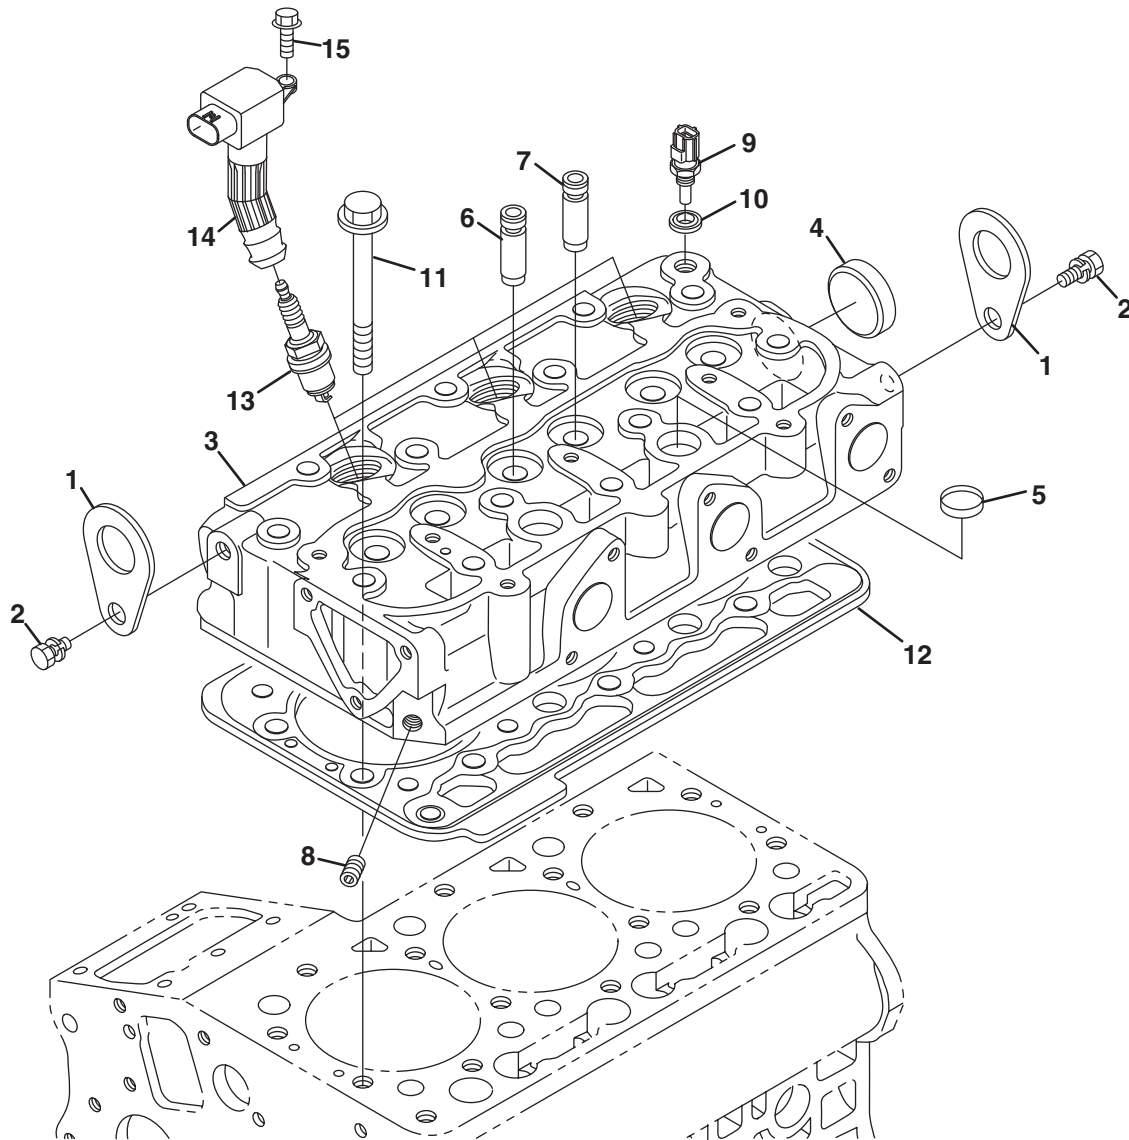

● - Used on All Engines

> Change from previous revision

3.1 Oil Pan

KUBOTA WG972-G-E4

Engine	Item	Part No.	Qty.	Description	Serial Numbers/Notes
●	1	4334568	1	Kit, Oil Pan	
●	2	4334567	1	• Oil Pan	
●	3	4177260	1	• Plug, Drain	
●	4	2500811	1	• Gasket	
●	5	550360	22	Bolt, SEMS	
●	6	4334482	1	Filter, Oil	
●	7	4145653	1	O Ring	
●	8	4289798	1	Bolt, SEMS	

● - Used on All Engines

> Change from previous revision

4.1 Dipstick and Guide

Engine	Item	Part No.	Qty.	Description	Serial Numbers/Notes
●	1	4334487	1	Gauge, Oil	
●	2	4111662	1	Guide(Gauge, Oil)	
●	3	2812014	1	Plug, Oil Gauge	

● - Used on All Engines

> Change from previous revision

5.1 Cylinder Head

KUBOTA WG972-G-E4

Engine	Item	Part No.	Qty.	Description	Serial Numbers/Notes
●	1	553934	2	Hook, Engine	
●	2	4289891	2	Bolt, Sems	
●	3	4334533	1	Head, Comp	
●	4	550673	1	• Cap, Sealing	
●	5	2500888	2	• Cap, Sealing	
●	6	553953	3	• Guide, Inlet Valve	
●	7	553954	3	• Guide, Exhaust Valve	
●	8	552978	1	• Plug	
●	9	4251858	1	Sensor, Water Temperature	
●	10	4334460	1	Gasket	
●	11	553867	14	Bolt, Cylinder Head	
●	12	4334528	1	Gasket, Head	
●	13	4334556	3	Spark Plug (NGK BKR6E)	Set gap to 0.029 to 0.032 in.
●	14	4334561	3	Coil, Ignition	
●	15	557366	3	Bolt, Flange	

● - Used on All Engines

> Change from previous revision

6.1 Valve and Rocker Arm

Engine	Item	Part No.	Qty.	Description	Serial Numbers/Notes
●	1	4334523	3	Valve, Inlet	Set
●	2	4334529	3	Valve, Exhaust	
●	3	557546	6	Spring, Valve	
●	4	553872	6	Retainer, Valve Spring	
●	5	553873	12	Collet, Valve Spring	
●	6	553871	6	Cap, Valve	
●	7	4334543	6	Seal, Valve Stem	
●	8	4334507	1	Shaft, Rocker Arm	
●	9	5001982	2	Washer	
●	10	554108	2	Washer, Plain	
●	11	553839	2	Bolt, Sems	
●	12	4334493	3	Bracket, Rocker Arm	
●	13	4145650	3	Bolt, Flange	
●	14	550425	1	Pin, Spring	
●	15	4334492	2	Spring	
●	16	553955	6	Assy, Rocker Arm	
●	17	553957	6	Screw, Adjusting	
●	18	553874	6	Nut	