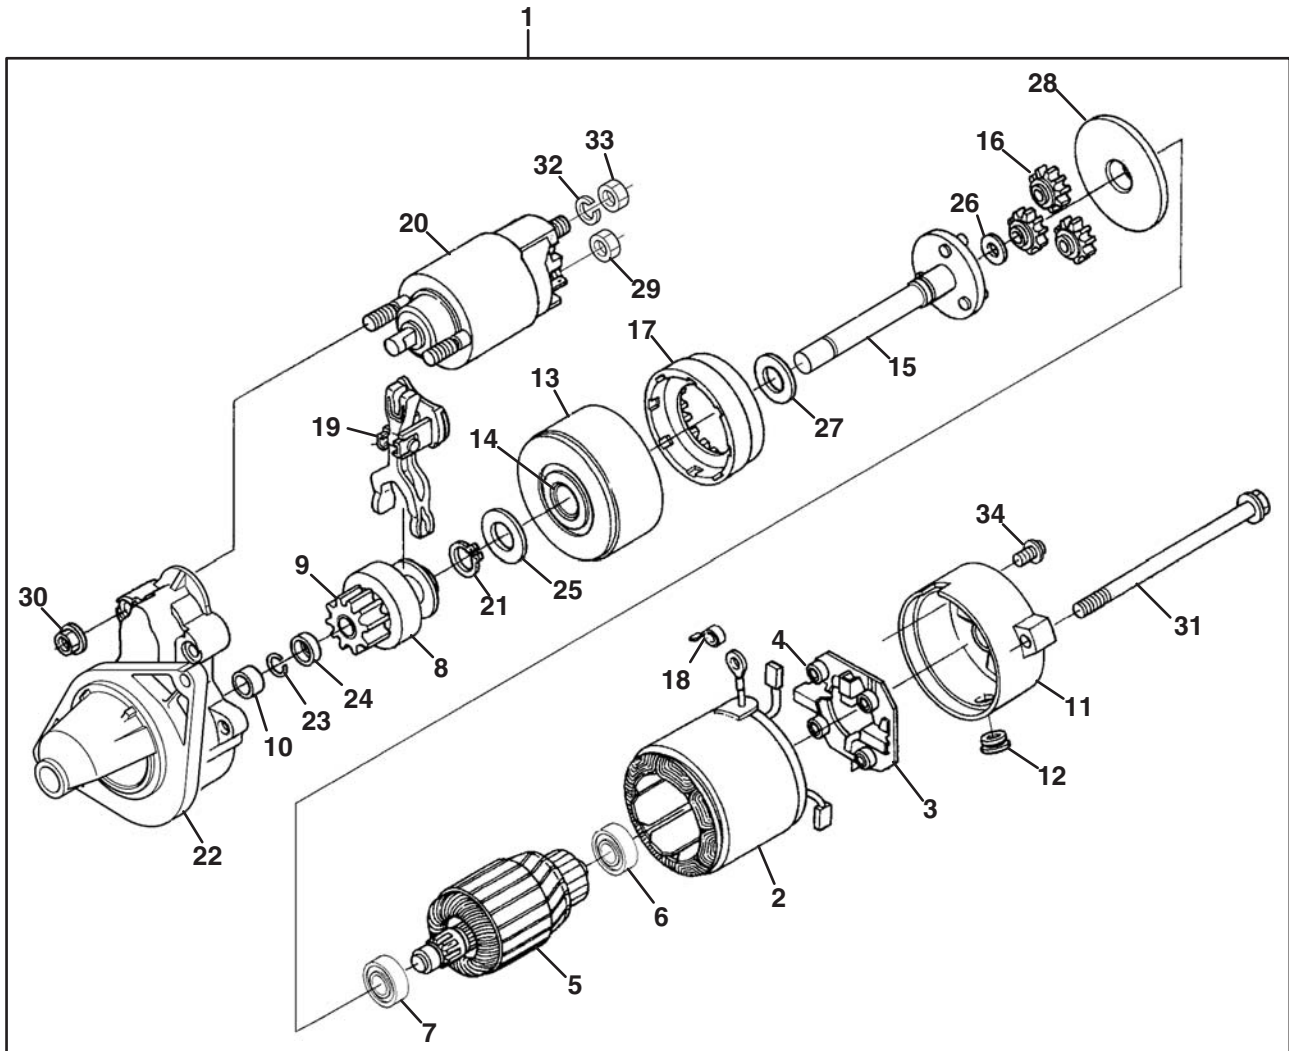

14.1 Starter

Engine	Item	Part No.	Qty.	Description	Serial Numbers/Notes
●	1	4334514	1	Assy Starter	
●	2	4334516	1	• Assy Yoke, Starter	
●	3	4334475	1	• Assy Holder	
●	4	4334476	4	• • Spring, Brush	
●	5	4334517	1	• Assy Armature	
●	6	5001205	1	• • Bearing, Ball	
●	7	5001204	1	• • Bearing, Ball	
●	8	4334573	1	• Assy Clutch, Starter	
●	9	5001307	1	• • Gear, Pinion	
●	10	4334518	1	• Bearing	
●	11	4334574	1	• Assy Frame	
●	12	4334465	1	• • Cover	
●	13	4334477	1	• Bearing, Sub-assy	
●	14	4334471	1	• • Bearing, Oilless	
●	15	4334575	1	• Assy Shaft, Starter	
●	16	4334473	3	• Gear	
●	17	4334474	1	• Gear	
●	18	553277	12	• Spring, Brush	
●	19	4334470	1	• Lever	
●	20	4334463	1	• Assy Switch, Magnetic	
●	21	4334472	1	• Ring, Snap	
●	22	4334515	1	• Assy Housing, Starter	
●	23	4334464	1	• Ring, Snap	
●	24	4334469	1	• Collar	
●	25	4334478	1	• Washer, Plain	
●	26	4334479	1	• Washer, Plain	
●	27	4334480	1	• Washer, Plain	
●	28	4334481	1	• Plate	
●	29	557909	1	• Nut, Hexagon	
●	30	550458	2	• Nut	
●	31	557907	2	• Bolt, Through	
●	32	557911	1	• Washer, Spring	
●	33	2810960	1	• Nut, Hexagon	
●	34	4334576	2	• Screw	

● - Used on All Engines

> Change from previous revision