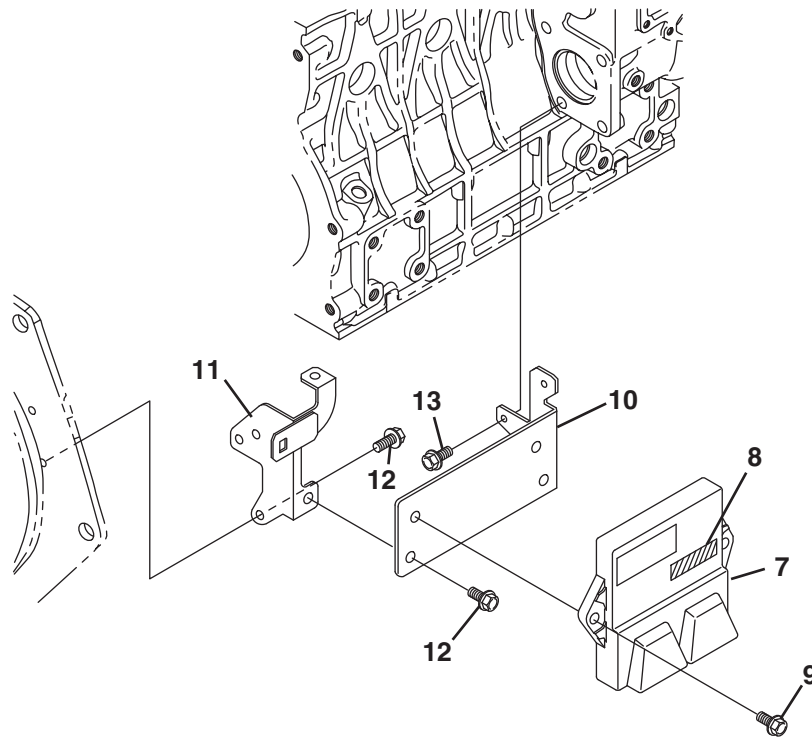

Engine	Item	Part No.	Qty.	Description	Serial Numbers/Notes
●	1	4334572	1	Harness, Wire(Ecu)	
●	2	4334578	1	Stay, Harness Boom	
●	3	4198160	1	Bolt, Flange	
●	4	4334512	1	Band, Cord	
●	5	4334513	2	Band, Cord	
●	6	4334577	1	Clamp	
●	7	4326357	1	Ecu, Assy	
●	8	4334563	1	Label	
●	9	5003481	2	Bolt, Flange	
●	10	4334557	1	Stay(Ecu)	
●	11	4334558	1	Stay, Ecu	
●	12	4138249	3	Bolt, Flange	
●	13	2811976	2	Bolt, Flange	

● - Used on All Engines

> Change from previous revision