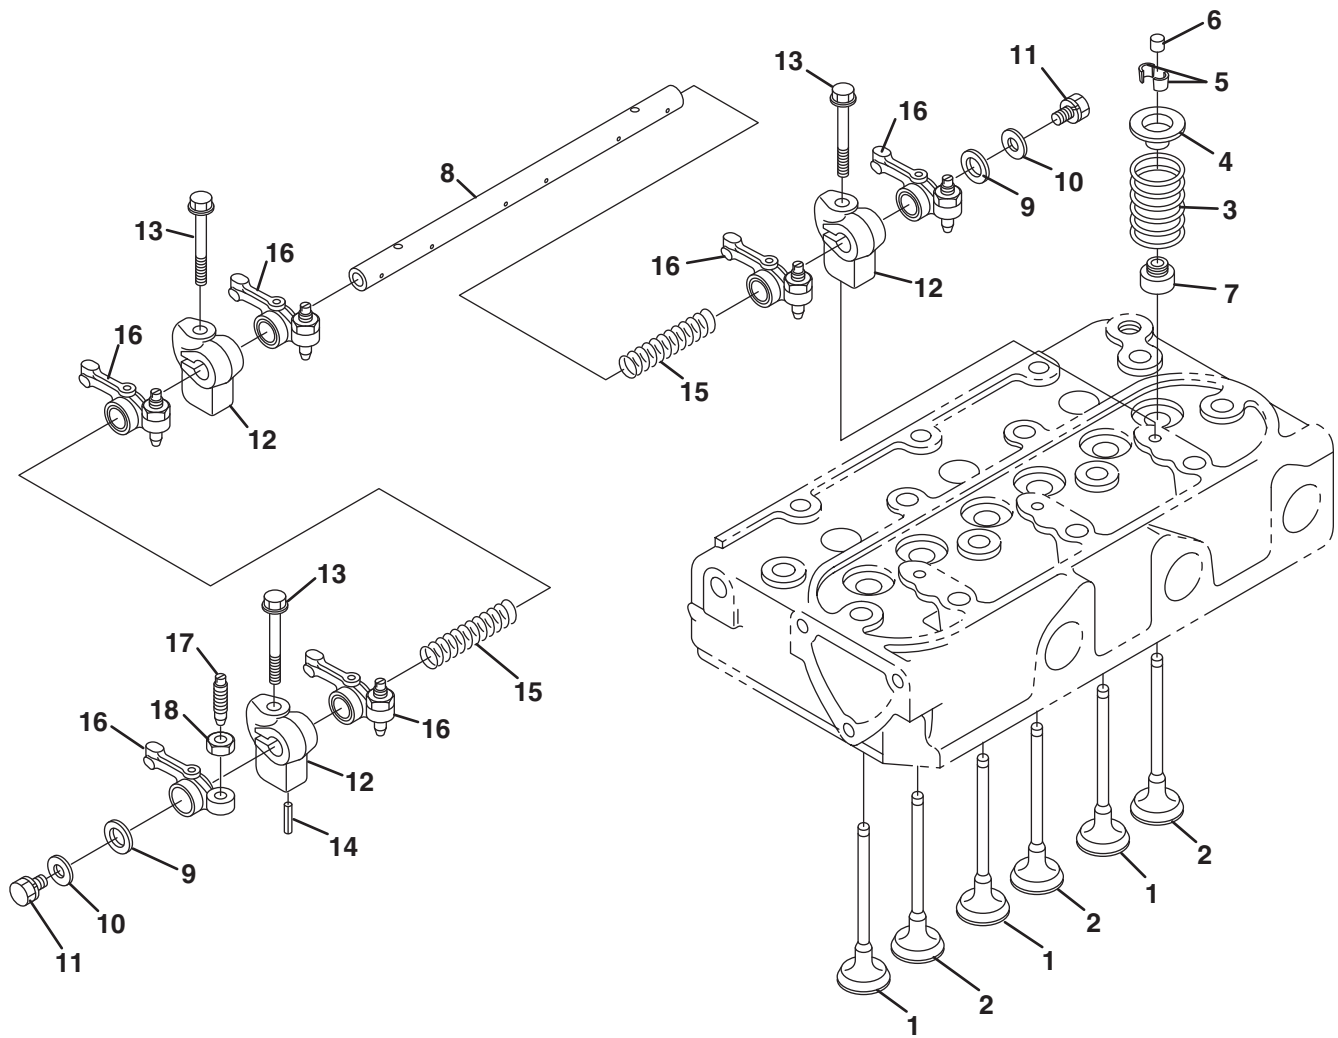

● - Used on All Engines

> Change from previous revision

3.1 Oil Pan

KUBOTA WG972-G-E4

Engine	Item	Part No.	Qty.	Description	Serial Numbers/Notes
●	1	4334568	1	Kit, Oil Pan	
●	2	4334567	1	• Oil Pan	
●	3	4177260	1	• Plug, Drain	
●	4	2500811	1	• Gasket	
●	5	550360	22	Bolt, SEMS	
●	6	4334482	1	Filter, Oil	
●	7	4145653	1	O Ring	
●	8	4289798	1	Bolt, SEMS	

● - Used on All Engines

> Change from previous revision

5.1 Cylinder Head

KUBOTA WG972-G-E4

Engine	Item	Part No.	Qty.	Description	Serial Numbers/Notes
●	1	553934	2	Hook, Engine	
●	2	4289891	2	Bolt, Sems	
●	3	4334533	1	Head, Comp	
●	4	550673	1	• Cap, Sealing	
●	5	2500888	2	• Cap, Sealing	
●	6	553953	3	• Guide, Inlet Valve	
●	7	553954	3	• Guide, Exhaust Valve	
●	8	552978	1	• Plug	
●	9	4251858	1	Sensor, Water Temperature	
●	10	4334460	1	Gasket	
●	11	553867	14	Bolt, Cylinder Head	
●	12	4334528	1	Gasket, Head	
●	13	4334556	3	Spark Plug (NGK BKR6E)	Set gap to 0.029 to 0.032 in.
●	14	4334561	3	Coil, Ignition	
●	15	557366	3	Bolt, Flange	

● - Used on All Engines

> Change from previous revision

6.1 Valve and Rocker Arm

Engine	Item	Part No.	Qty.	Description	Serial Numbers/Notes
●	1	4334523	3	Valve, Inlet	Set
●	2	4334529	3	Valve, Exhaust	
●	3	557546	6	Spring, Valve	
●	4	553872	6	Retainer, Valve Spring	
●	5	553873	12	Collet, Valve Spring	
●	6	553871	6	Cap, Valve	
●	7	4334543	6	Seal, Valve Stem	
●	8	4334507	1	Shaft, Rocker Arm	
●	9	5001982	2	Washer	
●	10	554108	2	Washer, Plain	
●	11	553839	2	Bolt, Sems	
●	12	4334493	3	Bracket, Rocker Arm	
●	13	4145650	3	Bolt, Flange	
●	14	550425	1	Pin, Spring	
●	15	4334492	2	Spring	
●	16	553955	6	Assy, Rocker Arm	
●	17	553957	6	Screw, Adjusting	
●	18	553874	6	Nut	