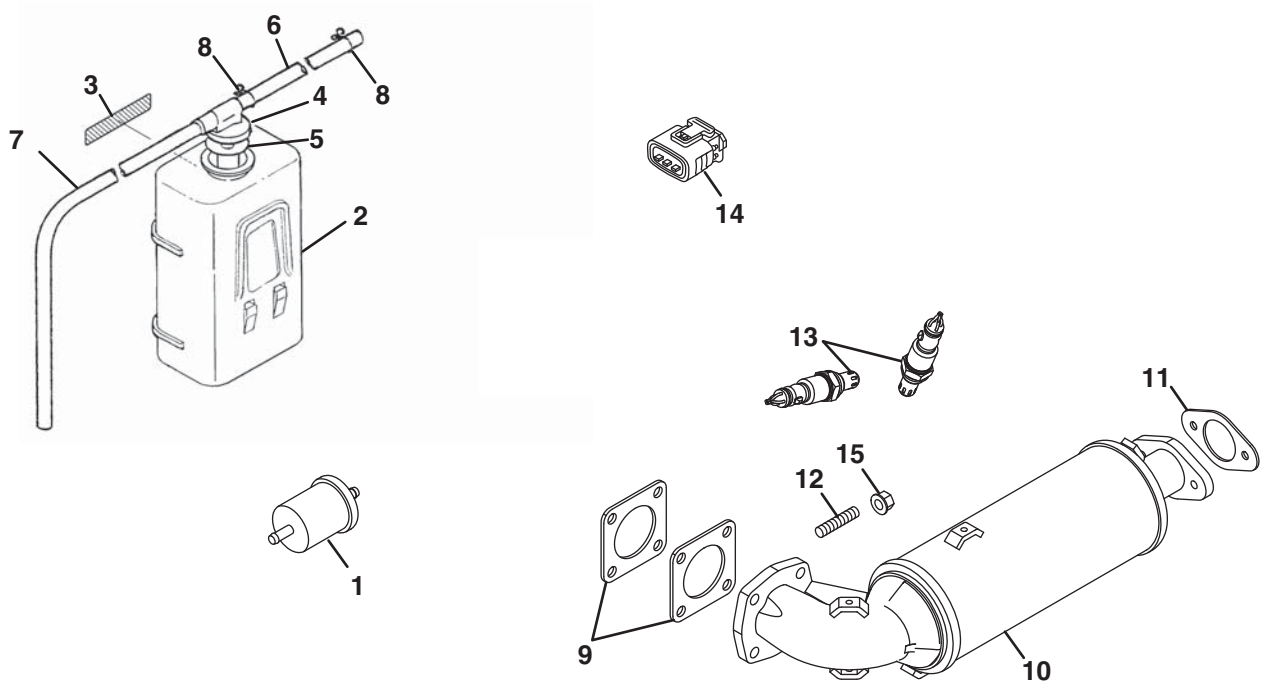

20.1 Miscellaneous

Engine	Item	Part No.	Qty.	Description	Serial Numbers/Notes
●	1	5001182	1	Assy Filter, Fuel	
●	2	553926	1	Assy Tank, Reserve	
●		5001207	1	• Body, Tank	
●	3	4145735	1	• Label, Caution	
●	4	2500814	1	• Cap	
●	5	2500815	1	• Gasket	
●	6	553913	1	• Pipe, Water Over Flow	
●	7	553929	1	• Pipe, Water Over Flow	
●	8	553914	2	• Clip, Pipe	
●	9	4308957	2	Gasket(Muffler)	
●	10	4308961	1	Muffler, Comp	
●	11	4308965	1	Gasket(Muffler)	
●	12	4297134	6	Bolt, Stud	
●	13	4308963	2	Sensor(O2)	
●	14	4165643	1	Assy Connector, 2	
●	15	4334459	10	Nut, UBS	

● - Used on All Engines

> Change from previous revision