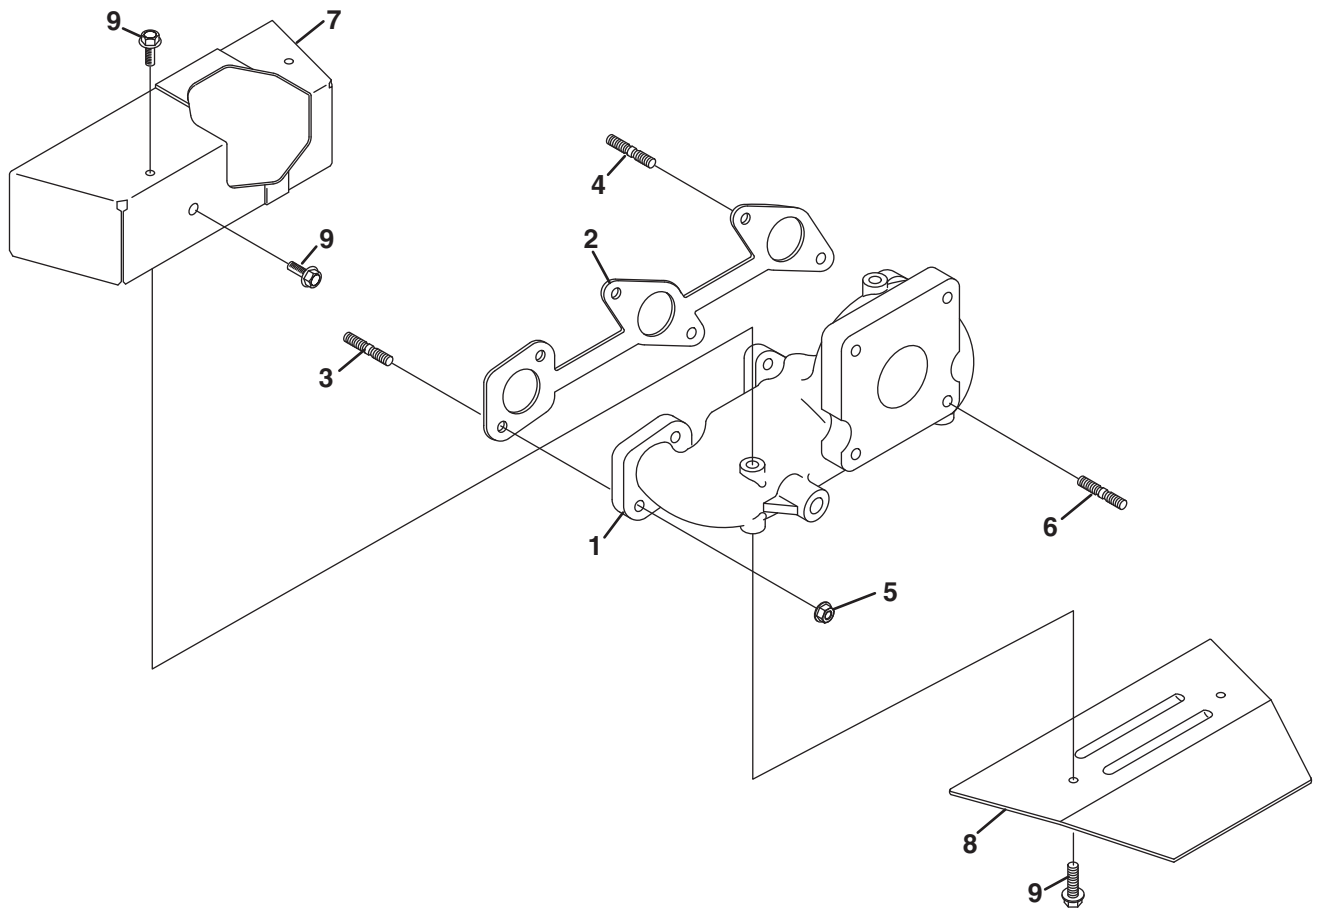

Engine	Item	Part No.	Qty.	Description	Serial Numbers/Notes
●	1	4334537	1	Comp Manifold, Inlet	
●	2	552977	1	• Cap, Sealing	
●	3	4334468	1	• Pin, Pipe	
●	4	553857	3	• Pin, Straight	
●	5	4334525	1	Sensor, TMAP	
●	6	4334527	1	O-ring	
●	7	4334526	2	Bolt, M5-16 Flange	
●	8	4334553	1	Assy, Throttle Body	
●	9	4334520	2	Gasket, Air Cleaner	
●	10	4334457	2	Bolt, Stud	
●	11	550398	2	Hex. Nut	
●	12	5002002	2	Washer, Spring Lock	
●	13	4334536	1	Comp Flange, A-clean.	
●	14	4145941	1	Pipe, Breather	
●	15	554037	1	Screw, Breather	
●	16	553143	1	Packing	
●	17	4334562	3	Stay, Ignition Coil	
●	18	2810647	1	Nut, Flange	
●	19	557366	2	Bolt, Flange	
●	20	4134384	1	Bolt, Flange	
●	21	4334555	3	Stopper, Fuel Injector	
●	22	4334538	1	Gasket, In-manifold	
●	23	4334456	2	Bolt, Stud	
●	24	2810647	2	Nut, Flange	
●	25	550365	3	Bolt, Sems	
●	26	4334554	1	Rail, Fuel Injection	
●	27	550362	2	Bolt, Sems	
●	28	4334524	3	Injector	

● - Used on All Engines

> Change from previous revision

8.1 Exhaust Manifold