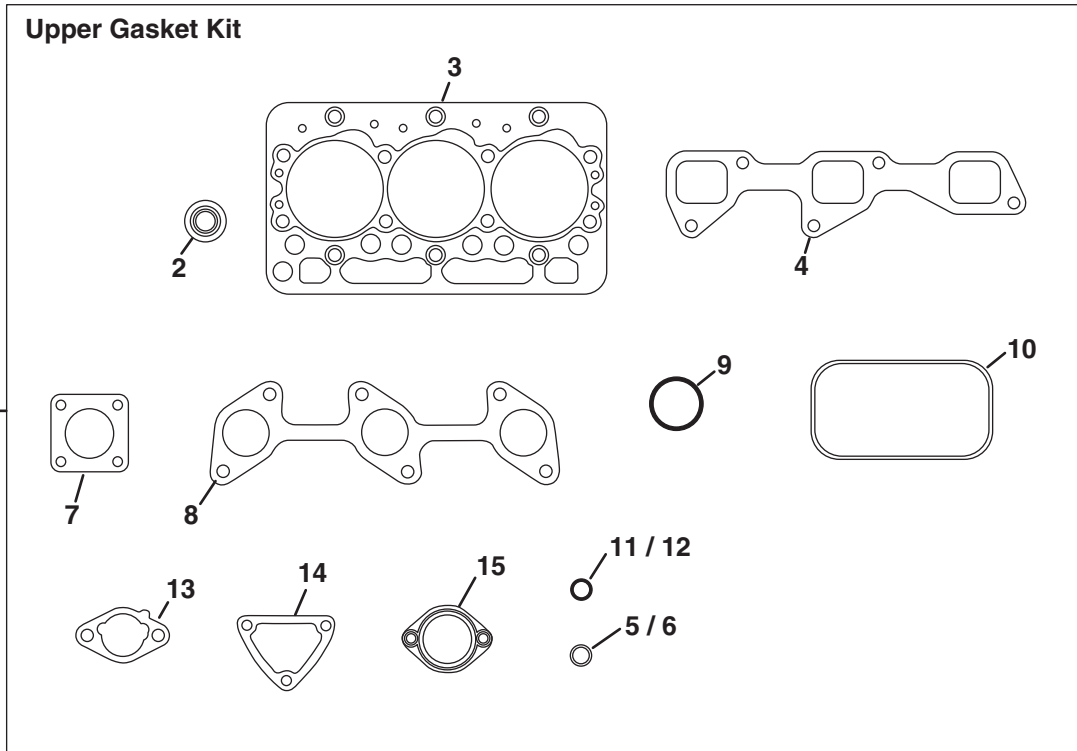

1.1	Gasket Kits	4
2.1	Crankcase	6
3.1	Oil Pan	8
4.1	Dipstick and Guide	10
5.1	Cylinder Head	12
6.1	Valve and Rocker Arm	14
7.1	Intake Manifold	16
8.1	Exhaust Manifold	18
9.1	Head Cover	20
10.1	Gear Case	22
11.1	Main Bearing Case	24
12.1	Pistons and Crankshaft	26
13.1	Flywheel and Starter	28
14.1	Starter	30
15.1	Camshaft	32
16.1	Alternator and Pulleys	34
17.1	Alternator	36
18.1	Water Flange and Pump	38
19.1	Engine Harness and ECU	40
20.1	Miscellaneous	42

1.1 Gasket Kits