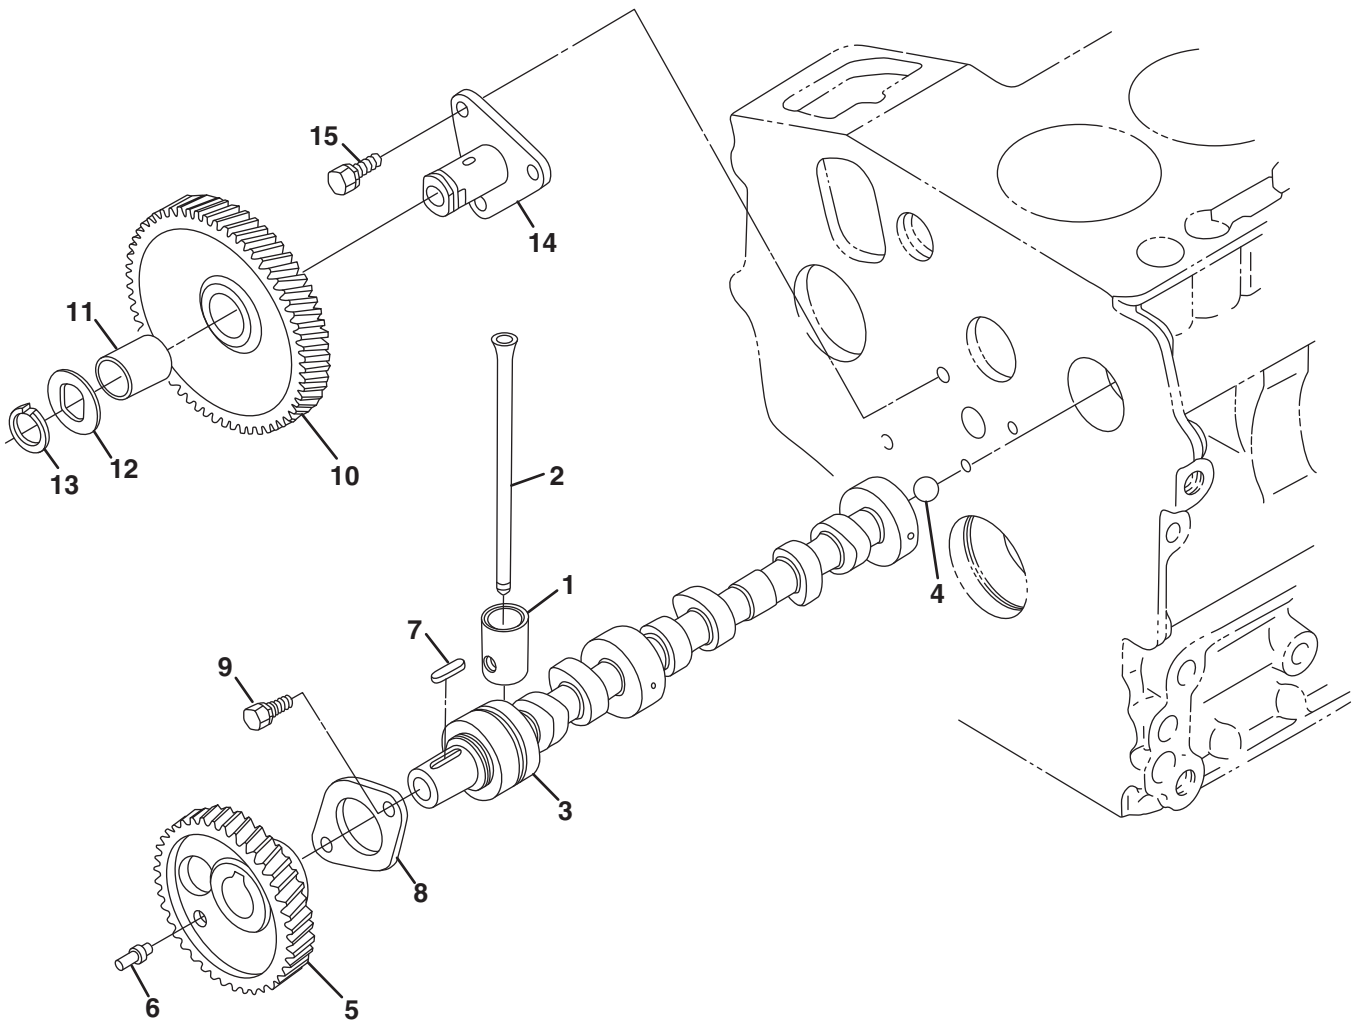

● - Used on All Engines

> Change from previous revision

14.1 Starter

Engine	Item	Part No.	Qty.	Description	Serial Numbers/Notes
●	1	4334514	1	Assy Starter	
●	2	4334516	1	• Assy Yoke, Starter	
●	3	4334475	1	• Assy Holder	
●	4	4334476	4	• • Spring, Brush	
●	5	4334517	1	• Assy Armature	
●	6	5001205	1	• • Bearing, Ball	
●	7	5001204	1	• • Bearing, Ball	
●	8	4334573	1	• Assy Clutch, Starter	
●	9	5001307	1	• • Gear, Pinion	
●	10	4334518	1	• Bearing	
●	11	4334574	1	• Assy Frame	
●	12	4334465	1	• • Cover	
●	13	4334477	1	• Bearing, Sub-assy	
●	14	4334471	1	• • Bearing, Oilless	
●	15	4334575	1	• Assy Shaft, Starter	
●	16	4334473	3	• Gear	
●	17	4334474	1	• Gear	
●	18	553277	12	• Spring, Brush	
●	19	4334470	1	• Lever	
●	20	4334463	1	• Assy Switch, Magnetic	
●	21	4334472	1	• Ring, Snap	
●	22	4334515	1	• Assy Housing, Starter	
●	23	4334464	1	• Ring, Snap	
●	24	4334469	1	• Collar	
●	25	4334478	1	• Washer, Plain	
●	26	4334479	1	• Washer, Plain	
●	27	4334480	1	• Washer, Plain	
●	28	4334481	1	• Plate	
●	29	557909	1	• Nut, Hexagon	
●	30	550458	2	• Nut	
●	31	557907	2	• Bolt, Through	
●	32	557911	1	• Washer, Spring	
●	33	2810960	1	• Nut, Hexagon	
●	34	4334576	2	• Screw	

● - Used on All Engines

> Change from previous revision

15.1 Camshaft

Engine	Item	Part No.	Qty.	Description	Serial Numbers/Notes
●	1	5001889	6	Tappet	
●	2	5001890	6	Rod, Push	
●	3	4334546	1	Assembly, Camshaft	
●	4	2500953	1	• Ball 1/4	
●	5	4334547	1	• Comp. Gear, Cam	
●	6	4334548	2	• Pin, Cam Gear	
●	7	553860	1	• Feather Key	
●	8	553996	1	• Stopper, Camshaft	
●	9	550360	2	Bolt, Sems	
●		5001893	1	Assembly, Idle Gear	
●	10	554214	1	• Comp. Gear, Idle	
●	11	5001895	1	• • Bush	
●	12	554218	1	• Collar, Idle Gear	
●	13	554216	1	• Ring, Snap	
●	14	554215	1	• Shaft, Idle Gear	
●	15	4138249	3	Bolt, Flange	