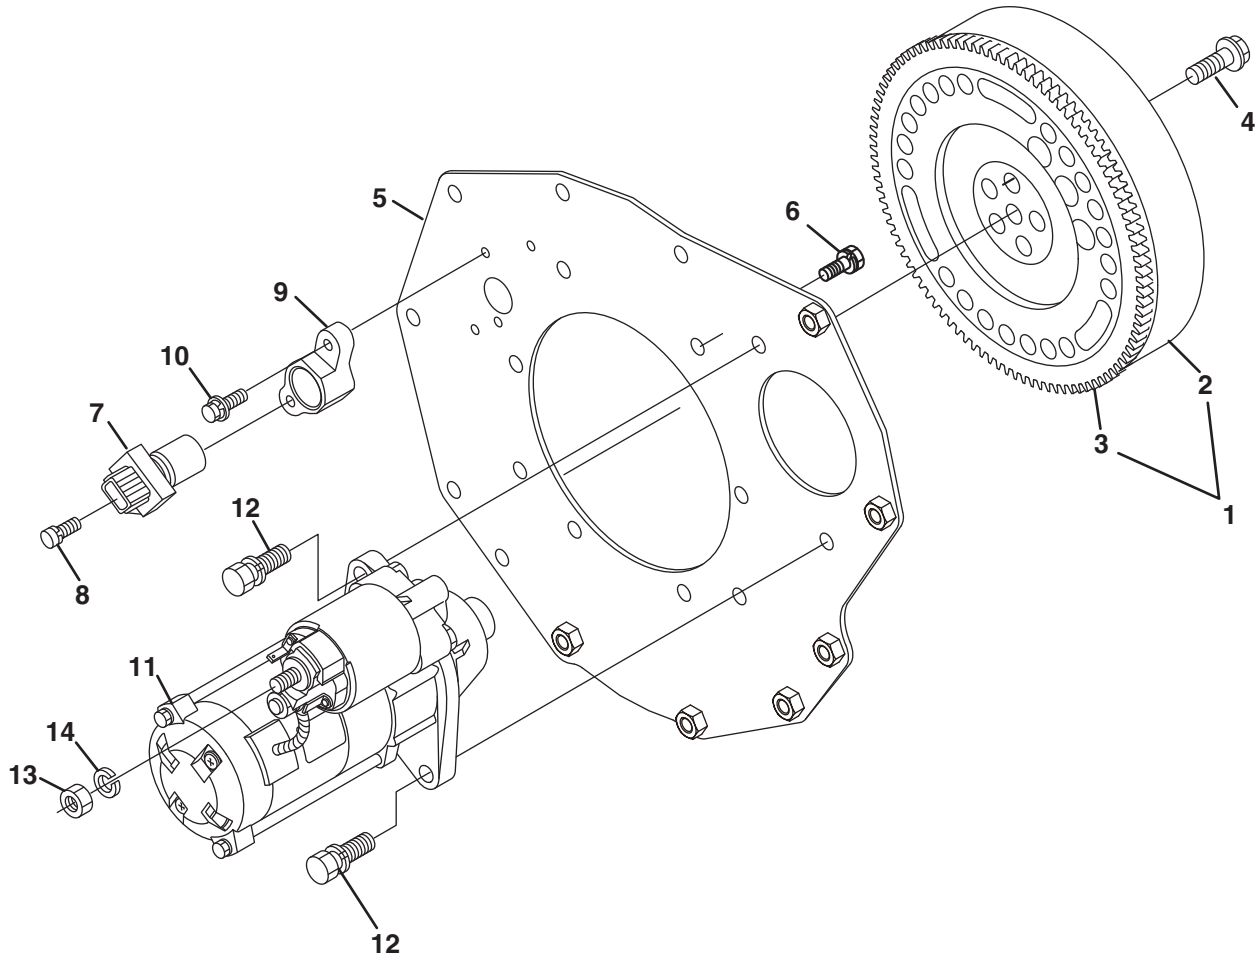

13.1 Flywheel and Starter

Engine	Item	Part No.	Qty.	Description	Serial Numbers/Notes
●	1	4334570	1	Flywheel, Comp	
●	2	4334571	1	• Flywheel	
●	3	4165645	1	• Gear, Ring	
●	4	550823		Bolt, Flywheel	
●	5	4334569	1	Plate, Rear End	
●	6	4334483	10	Bolt, Sems	
●	7	4334519	1	Assy Sensor, Stick	
●	8	4334458	1	Bolt, Flange	
●	9	4334560	1	Holder, Sensor	
●	10	5003481	1	Bolt, Flange	
●	11	4334514	1	Assy Starter	
●	12	2500960	2	Bolt, Sems	
●	13	550398	1	Hex. Nut	
●	14	5002002	1	Washer, Spring Lock	

● - Used on All Engines

> Change from previous revision