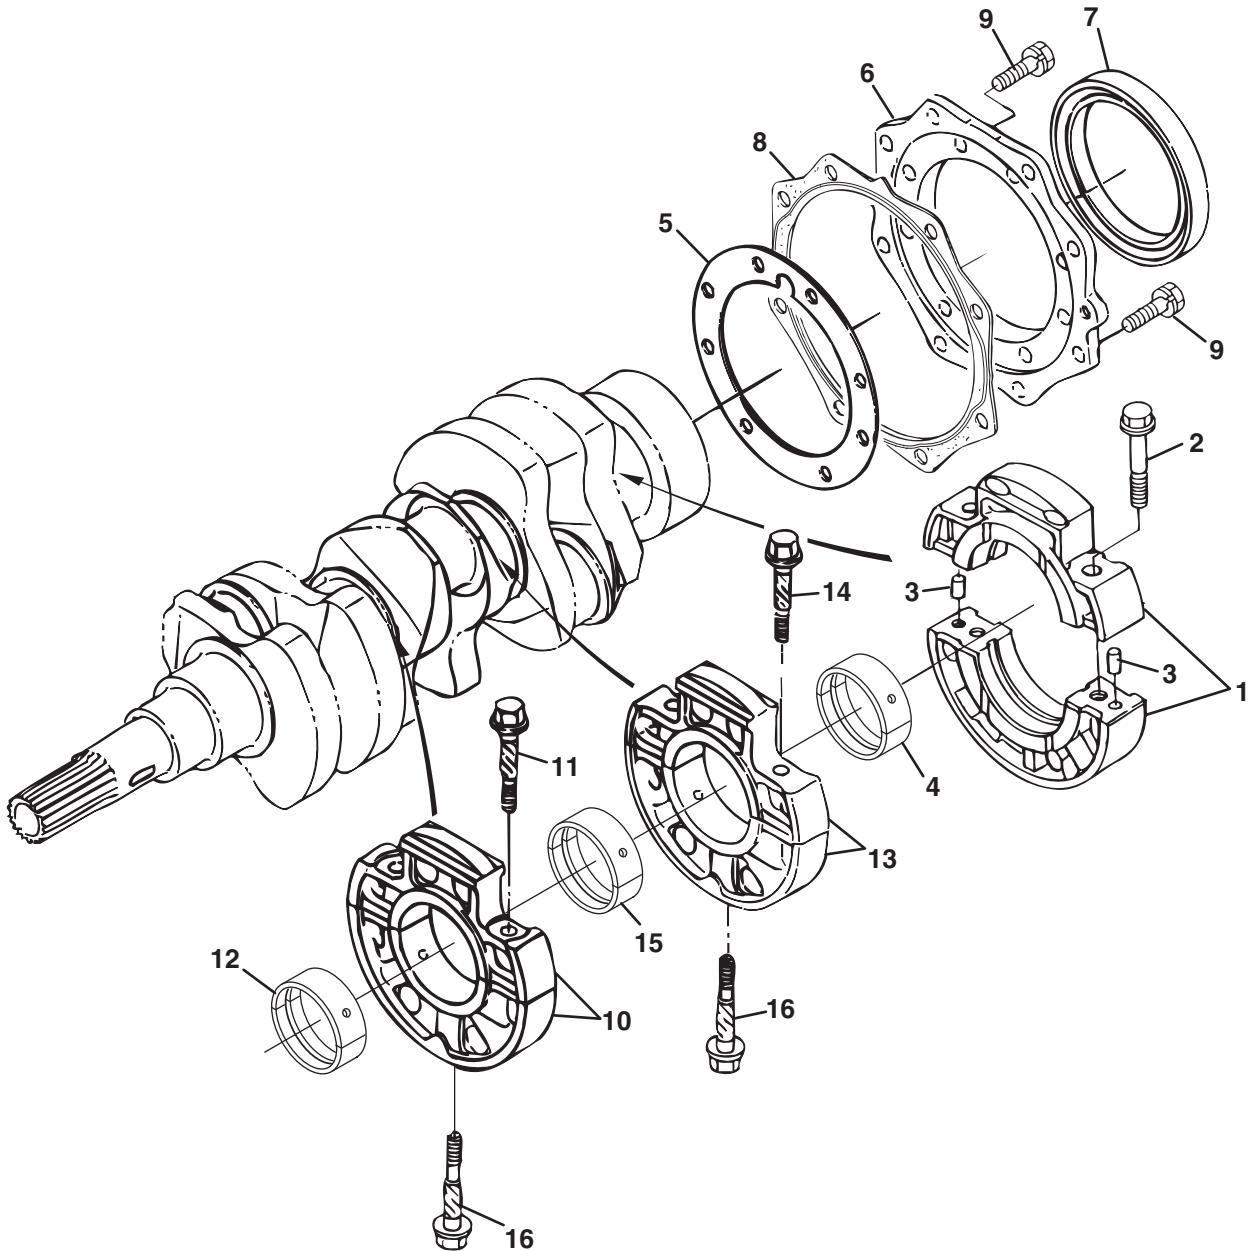

Engine	Item	Part No.	Qty.	Description	Serial Numbers/Notes
●	1	4334534	1	Comp. Case, Gear	
●	2	552951	2	• Plug	
●	3	5002644	1	Filter(Cartridge, Oil)	
●	4	2500892	1	Joint, Pipe	
●	5	554107	1	Washer, Plain	
●	6	5001873	1	Spring	
●	7	554016	1	Seat, Valve	
●	8	553862	1	Ball	
●	9	4334505	1	Gasket(Case, Gear)	
●	10	553842	9	Bolt, Sems	
●	11	554094	3	Bolt	
●	12	2501021	1	Bolt, Sems	
●	13	5003604	1	Bolt, Sems	
●	14	4334453	1	Bolt, Sems	
●	15	557528	1	Seal, Oil	
●	16	4334559	1	Sensor, Cam	
●	17	557366	1	Bolt, Flange	

● - Used on All Engines

> Change from previous revision

11.1 Main Bearing Case