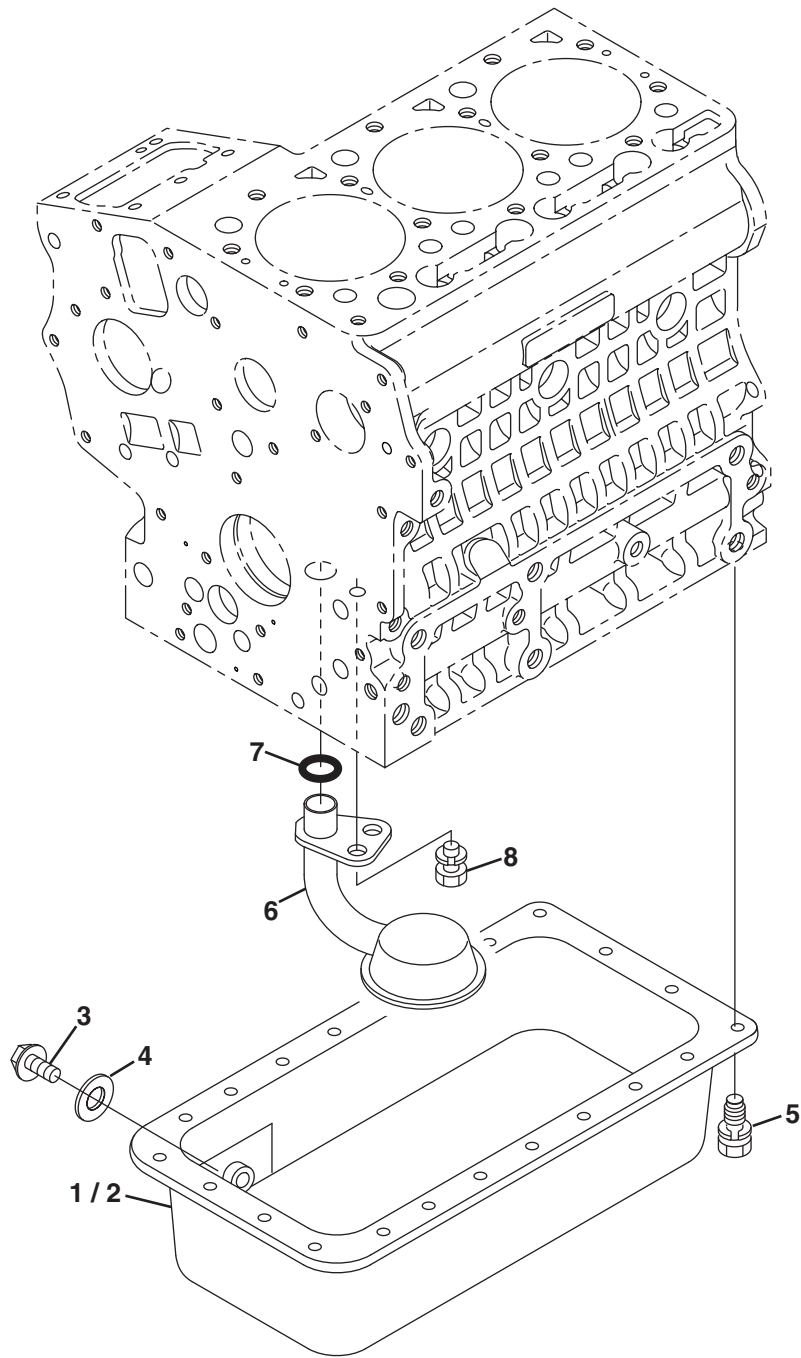

● - Used on All Engines

> Change from previous revision

2.1 Crankcase

KUBOTA WG972-G-E4

Engine	Item	Part No.	Qty.	Description	Serial Numbers/Notes
●	1	4334522	1	Comp. Crankcase	
●	2	2810931	3	• Cap, Sealing	
●	3	5001861	3	• Cap, Sealing	
●	4	4334461	2	• Cap, Sealing	
●	5	553911	2	• Cap, Sealing	
●	6	552978	5	• Plug	
●	7	552950	3	• Plug	
●	8	552951	1	• Plug	
●	9	4145733	1	• Plug, Expansion	
●	10	4145688	2	• Pin, Straight	
●	11	552954	1	• Pin, Pipe	
●	12	554220	2	• Pin, Pipe	
●	13	4306369	1	• Cock, Drain	
●	14	5001863	1	• Cover, Fuel Camshaft	
●	15	544012	1	Pump, Oil	
●	16	5001864	1	Gasket, Oil Pump Na	
●	17	554098	3	Bolt	
●	18	4306885	1	Gear, Oil Pump Drive	
●	19	594372	1	Key, Feather	
●	20	4251684	1	Nut, Flange	
●	21	552966	1	Switch, Oil Pressure	
●	22	4334466	1	Cover	
●	23	4334521	1	Gasket	
●	24	550370	1	Hex. Bolt	
●	25	553143	1	Packing	
●	26	550360	3	Bolt, Sems	
●	27	2500962	1	Cover	
●	28	5001922	1	Gasket, Fuel Pump	
●	29	550362	2	Bolt, Sems	

● - Used on All Engines

> Change from previous revision

3.1 Oil Pan

KUBOTA WG972-G-E4

Engine	Item	Part No.	Qty.	Description	Serial Numbers/Notes
●	1	4334568	1	Kit, Oil Pan	
●	2	4334567	1	• Oil Pan	
●	3	4177260	1	• Plug, Drain	
●	4	2500811	1	• Gasket	
●	5	550360	22	Bolt, SEMS	
●	6	4334482	1	Filter, Oil	
●	7	4145653	1	O Ring	
●	8	4289798	1	Bolt, SEMS	

● - Used on All Engines

> Change from previous revision

6.1 Valve and Rocker Arm

Engine	Item	Part No.	Qty.	Description	Serial Numbers/Notes
●	1	4334523	3	Valve, Inlet	Set
●	2	4334529	3	Valve, Exhaust	
●	3	557546	6	Spring, Valve	
●	4	553872	6	Retainer, Valve Spring	
●	5	553873	12	Collet, Valve Spring	
●	6	553871	6	Cap, Valve	
●	7	4334543	6	Seal, Valve Stem	
●	8	4334507	1	Shaft, Rocker Arm	
●	9	5001982	2	Washer	
●	10	554108	2	Washer, Plain	
●	11	553839	2	Bolt, Sems	
●	12	4334493	3	Bracket, Rocker Arm	
●	13	4145650	3	Bolt, Flange	
●	14	550425	1	Pin, Spring	
●	15	4334492	2	Spring	
●	16	553955	6	Assy, Rocker Arm	
●	17	553957	6	Screw, Adjusting	
●	18	553874	6	Nut	