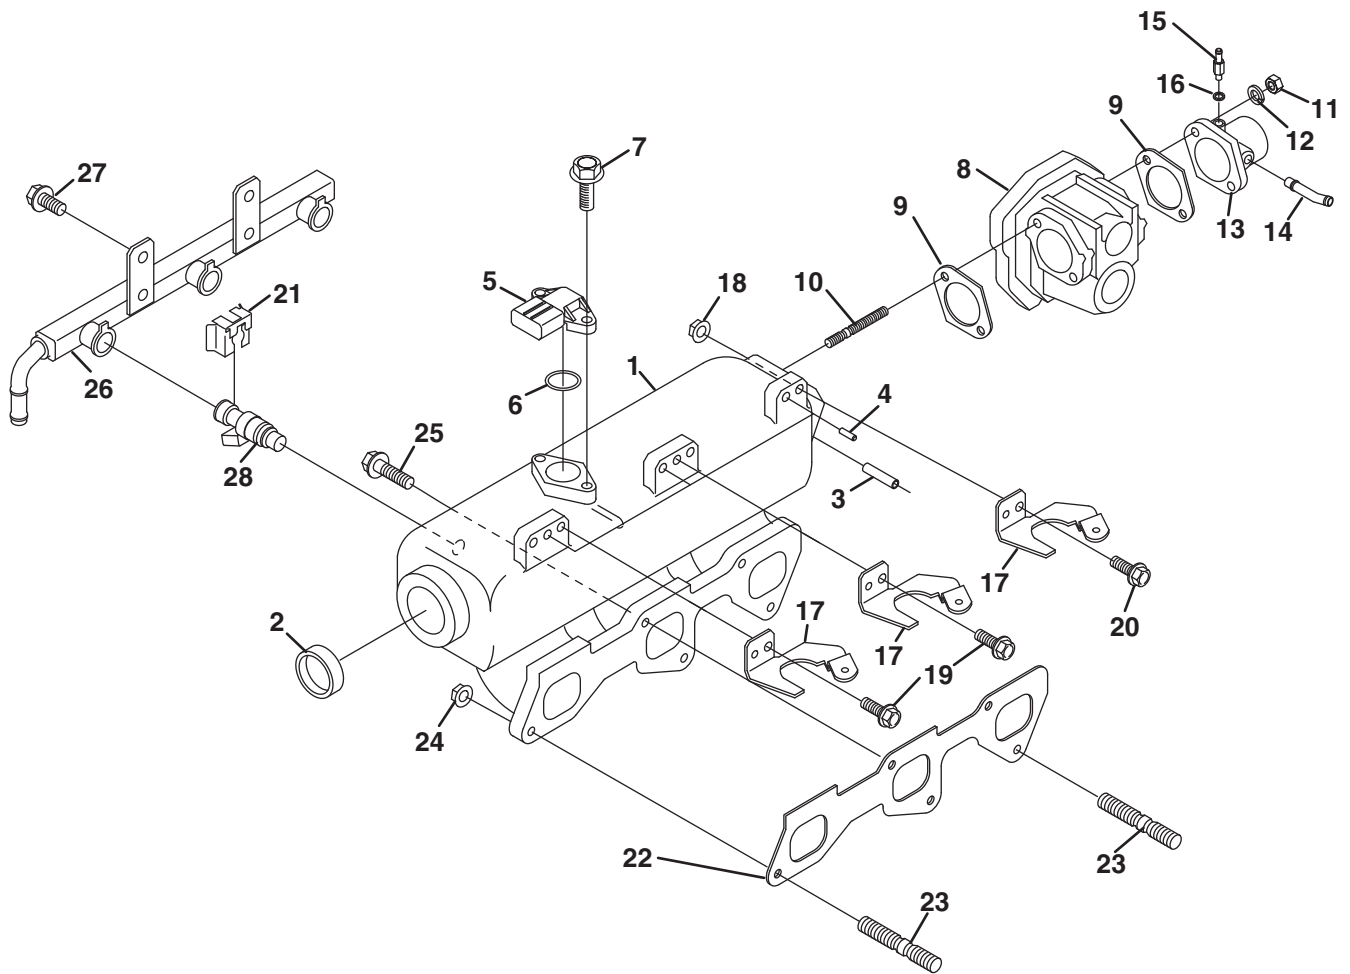

Engine	Item	Part No.	Qty.	Description	Serial Numbers/Notes
●	1	4334523	3	Valve, Inlet	Set
●	2	4334529	3	Valve, Exhaust	
●	3	557546	6	Spring, Valve	
●	4	553872	6	Retainer, Valve Spring	
●	5	553873	12	Collet, Valve Spring	
●	6	553871	6	Cap, Valve	
●	7	4334543	6	Seal, Valve Stem	
●	8	4334507	1	Shaft, Rocker Arm	
●	9	5001982	2	Washer	
●	10	554108	2	Washer, Plain	
●	11	553839	2	Bolt, Sems	
●	12	4334493	3	Bracket, Rocker Arm	
●	13	4145650	3	Bolt, Flange	
●	14	550425	1	Pin, Spring	
●	15	4334492	2	Spring	
●	16	553955	6	Assy, Rocker Arm	
●	17	553957	6	Screw, Adjusting	
●	18	553874	6	Nut	

● - Used on All Engines

> Change from previous revision

7.1 Intake Manifold