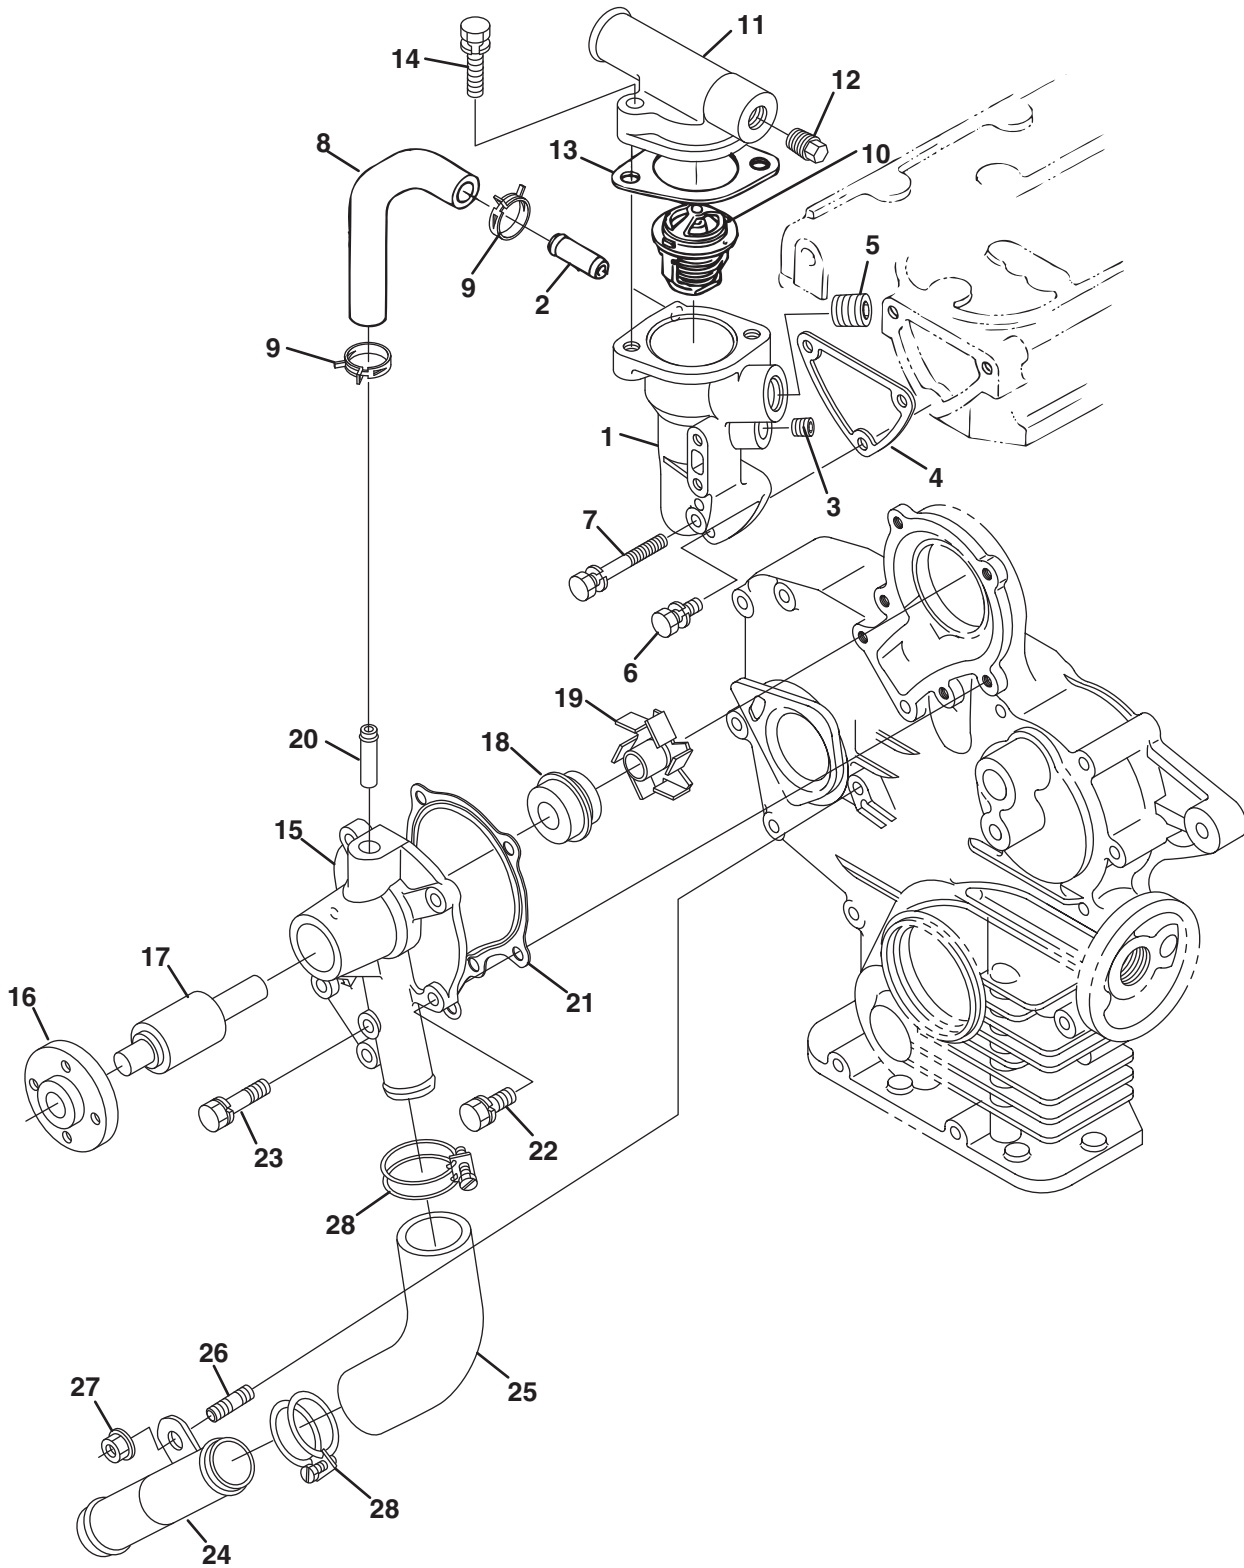

18.1 Water Flange and Pump

Engine	Item	Part No.	Qty.	Description	Serial Numbers/Notes
●	1	4334484	1	Comp Flange, Water	
●	2	4134380	1	• Pipe, Water Return	
●	3	554115	1	Plug	
●	4	554082	1	Gasket, Water Flange	
●	5	4198241	1	Plug	
●	6	550362	2	Bolt, Sems	
●	7	553842	1	Bolt, Sems	
●	8	5001959	1	Pipe, Water Return	
●	9	4306396	2	Clamp, Hose	
●	10	556412	1	Assembly, Thermostat	
●	11	4334486	1	Assembly, Thermostat Cover	
●	12	4334488	1	Plug	
●	13	4134370	1	Gasket, Thermostat	
●	14	594334	2	Bolt, Sems	
●	15	4334485	1	Assembly, Water Pump	
●	16	557567		• Flange, Water Pump	
●	17	557568	1	• Bearing	
●	18	4146068	1	• Assembly, Mechanical Seal	
●	19	N/S	1	• Impeller	
●	20	557571	1	• Pipe, Water Return	
●	21	5001962	1	Gasket, Water Pump	
●	22	553840	4	Bolt, Sems	
●	23	5001963	1	Bolt, Sems	
●	24	2811451	1	Pipe, Water	
●	25	2811452	1	Hose, Water	
●	26	554100	1	Stud	
●	27	2810647	1	Nut, Flange	
●	28	554083	2	Band, Pipe	

● - Used on All Engines

> Change from previous revision