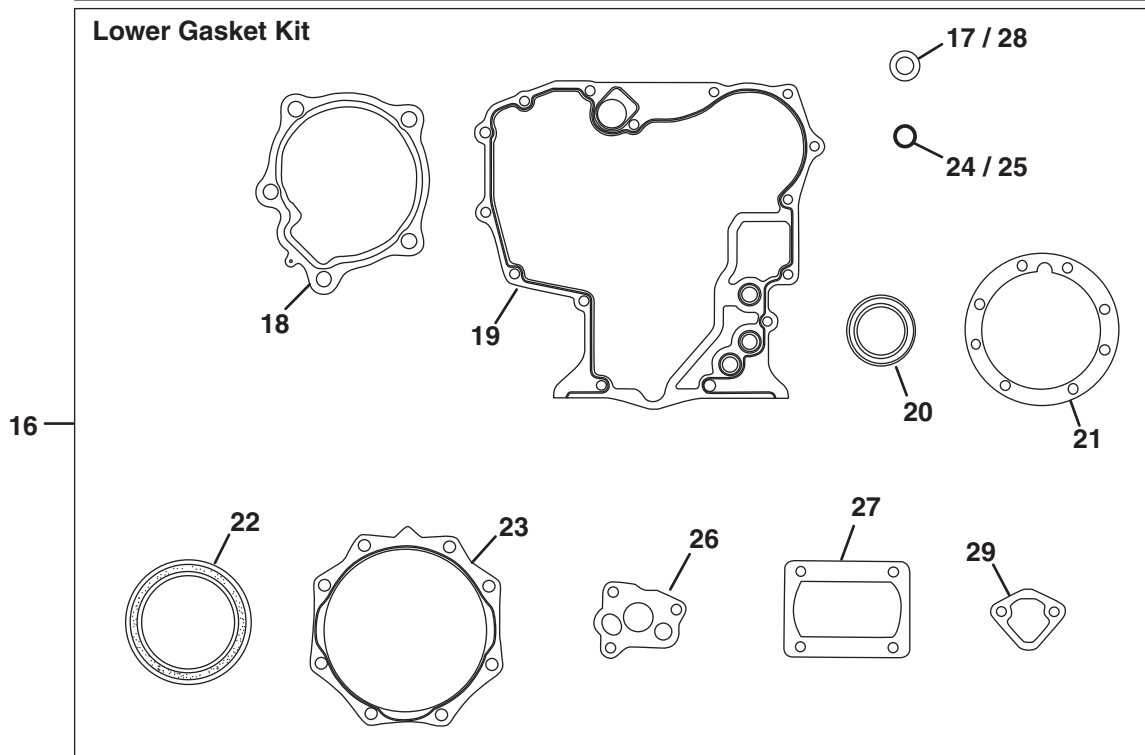

1.1	Gasket Kits	4
2.1	Crankcase	6
3.1	Oil Pan	8
4.1	Dipstick and Guide	10
5.1	Cylinder Head	12
6.1	Valve and Rocker Arm	14
7.1	Intake Manifold	16
8.1	Exhaust Manifold	18
9.1	Head Cover	20
10.1	Gear Case	22
11.1	Main Bearing Case	24
12.1	Pistons and Crankshaft	26
13.1	Flywheel and Starter	28
14.1	Starter	30
15.1	Camshaft	32
16.1	Alternator and Pulleys	34
17.1	Alternator	36
18.1	Water Flange and Pump	38
19.1	Engine Harness and ECU	40
20.1	Miscellaneous	42

1.1 Gasket Kits