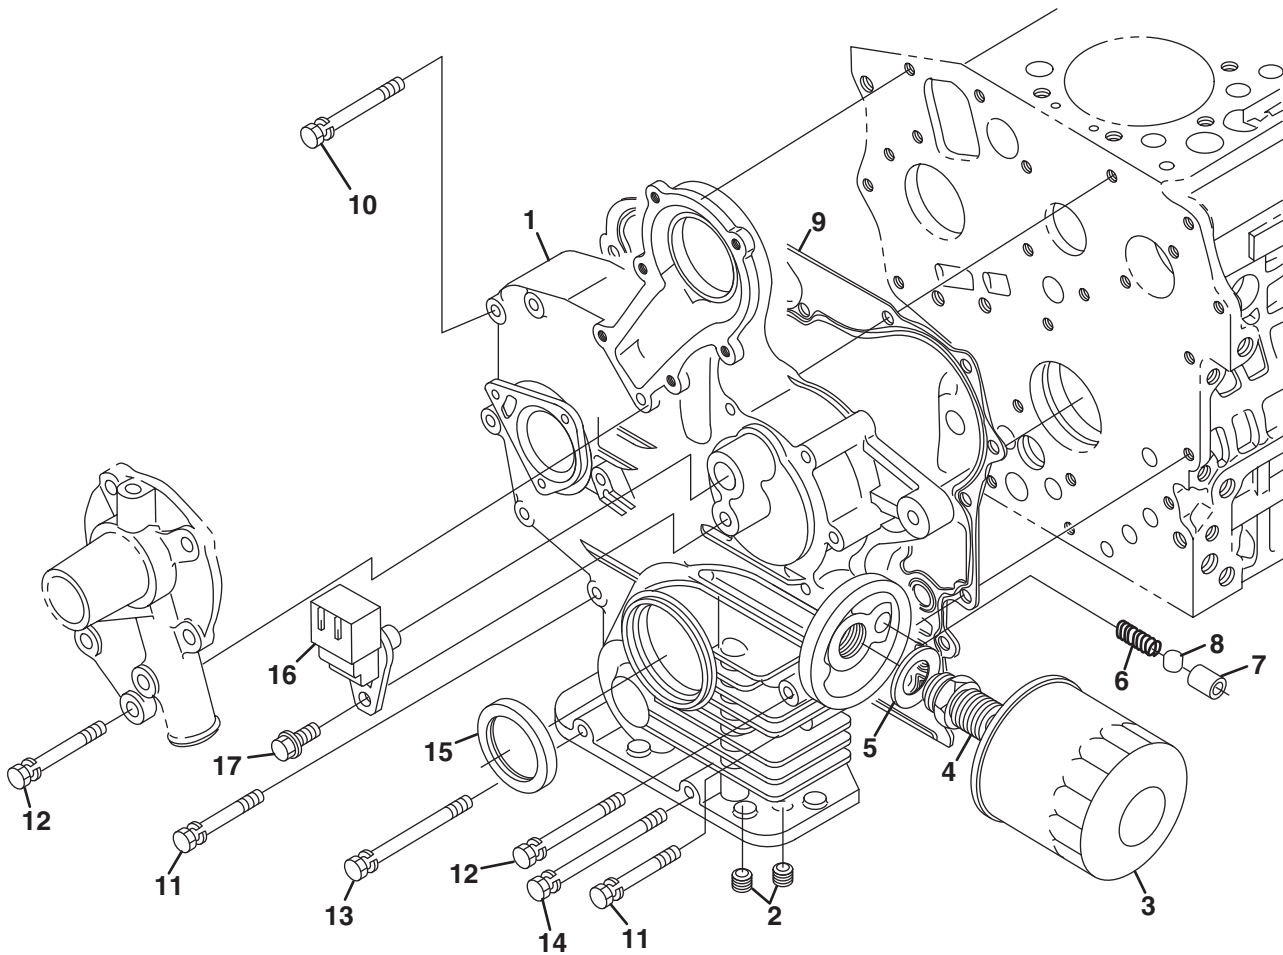

Engine	Item	Part No.	Qty.	Description	Serial Numbers/Notes
●	1	4334535	1	Tube, Breather	
●	2	2501011	2	Band, Pipe	
●	3	4334544	1	Assy Cover, Cylinder Head	
●	4	4334532	1	• Joint	
●	5	4177232	1	• O Ring, Breather	
●	6	4318312	1	• Cover, Breather	
●	7	550400	4	• Screw, Sems Pan Head	
●	8	4334545	1	• Gasket, Head Cover	
●	9	4134209	4	Bolt	
●	10	4145944	1	Plug, Oil Filler	
●	11	4306378	1	O Ring	

● - Used on All Engines

> Change from previous revision

10.1 Gear Case