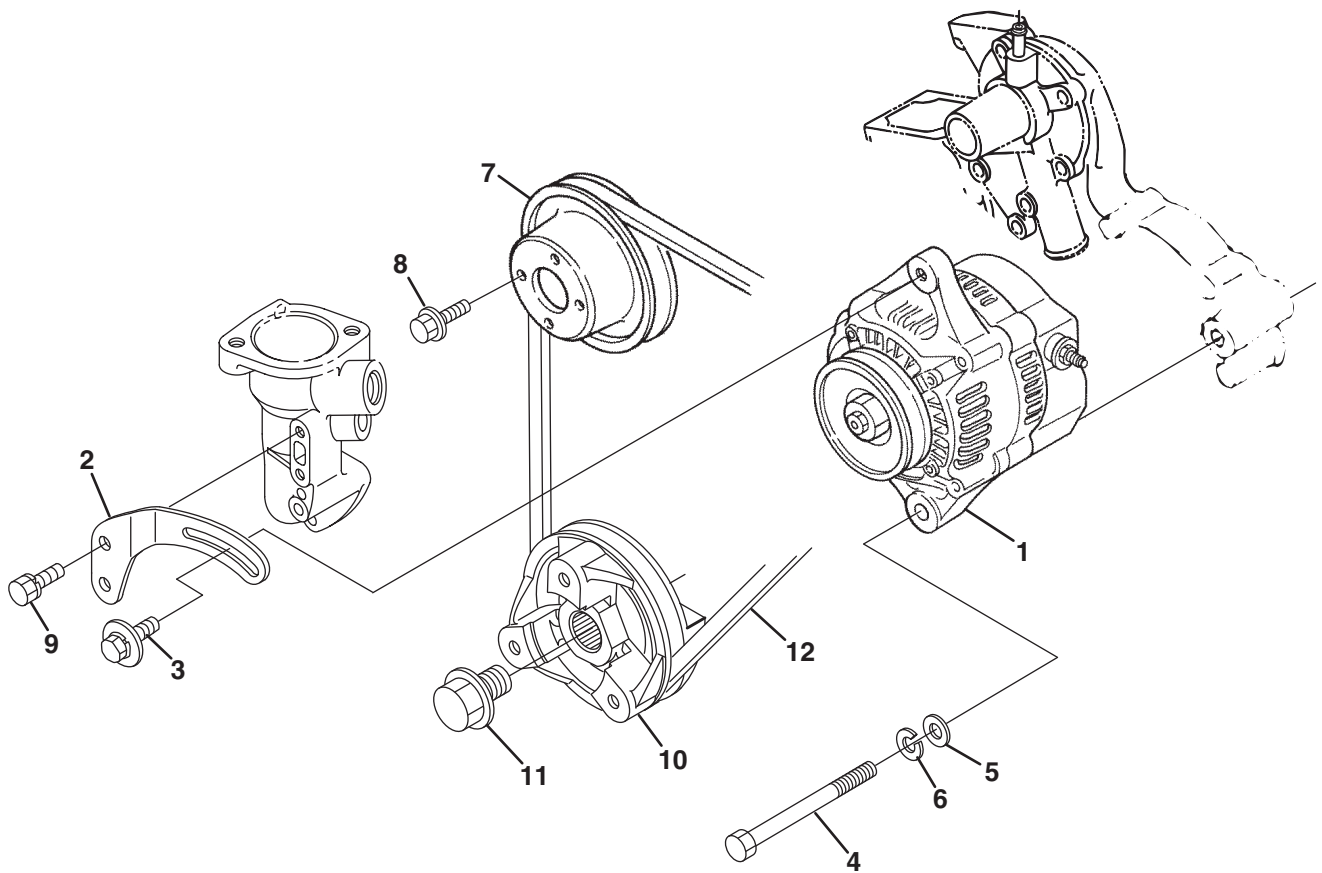

16.1 Alternator and Pulleys

Engine	Item	Part No.	Qty.	Description	Serial Numbers/Notes
●	1	4183623	1	Assy Alternator	12V 60A
●	2	4334490	1	Stay, Alternator	
●	3	4209353	1	Bolt	
●	4	4334455	1	Hex. Bolt	
●	5	4297105	1	Washer, Plain	
●	6	5002002	1	Washer, Spring Lock	
●	7	554091	1	Pulley, Fan	
●	8	557943	4	Bolt, Flange	
●	9	550362	2	Bolt, Sems	
●	10	4145876	1	Pulley, Fan Drive	
●	11	557562	1	Bolt	
●	12	2811450	1	V Belt	

● - Used on All Engines

> Change from previous revision