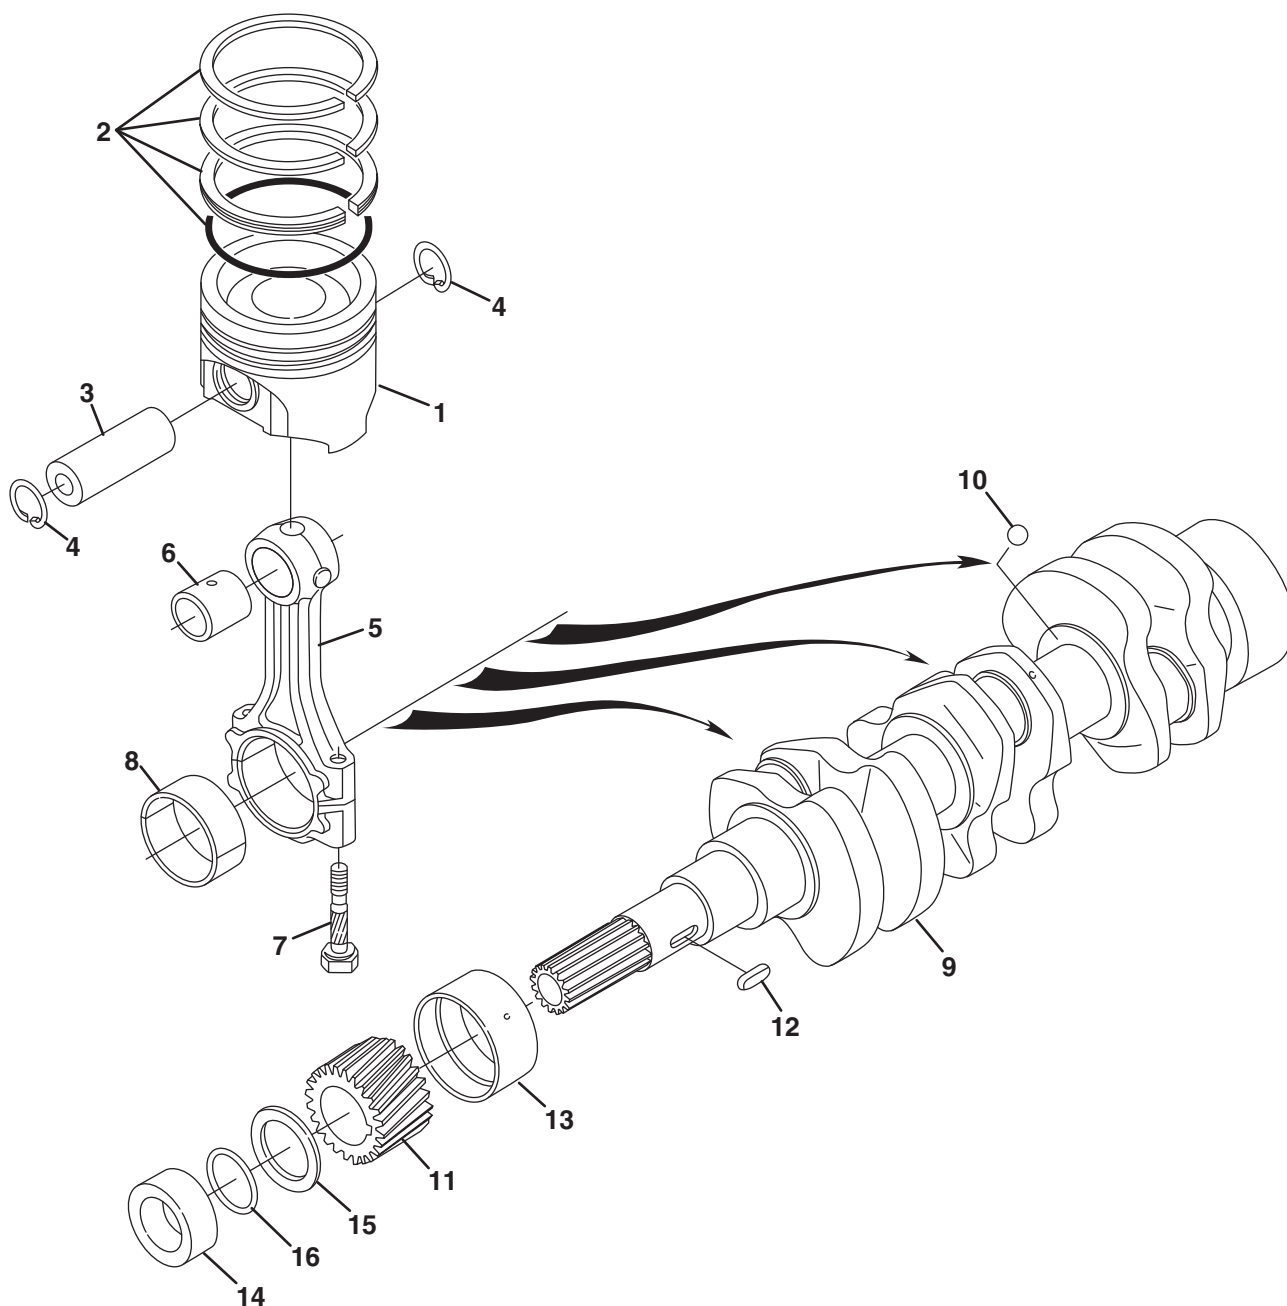

12.1 Pistons and Crankshaft