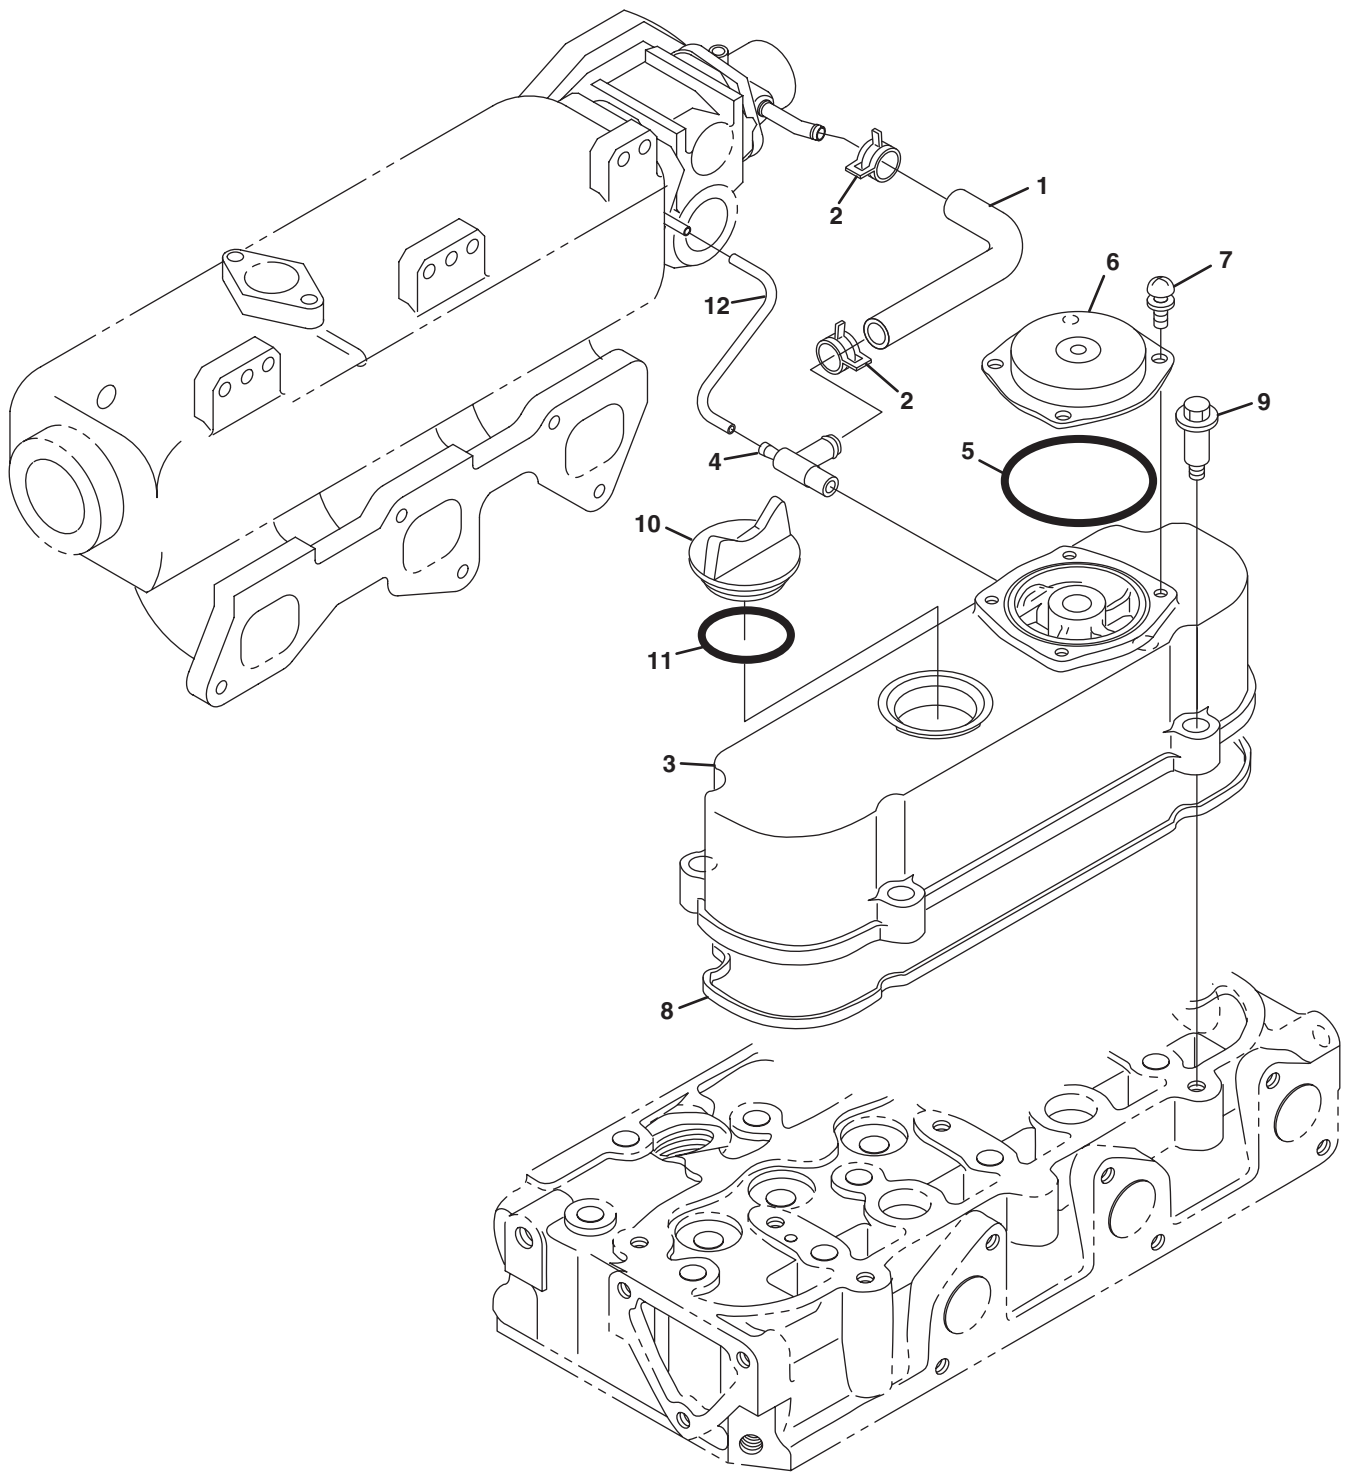

Engine	Item	Part No.	Qty.	Description	Serial Numbers/Notes
●	1	4334540	1	Manifold, Exhaust	
●	2	4334506	1	Gasket, Exhaust Manifold	
●	3	4334564	3	Bolt, Stud	
●	4	4334564	3	Bolt, Stud	
●	5	5001985	6	Nut, Ubs	
●	6	4297134	4	Bolt, Stud	
●	7	4334541	1	Cover, Upper Exhaust	
●	8	4334542	1	Cover, Lower Exhaust	
●	9	4334454	5	Bolt	

● - Used on All Engines

> Change from previous revision

9.1 Head Cover