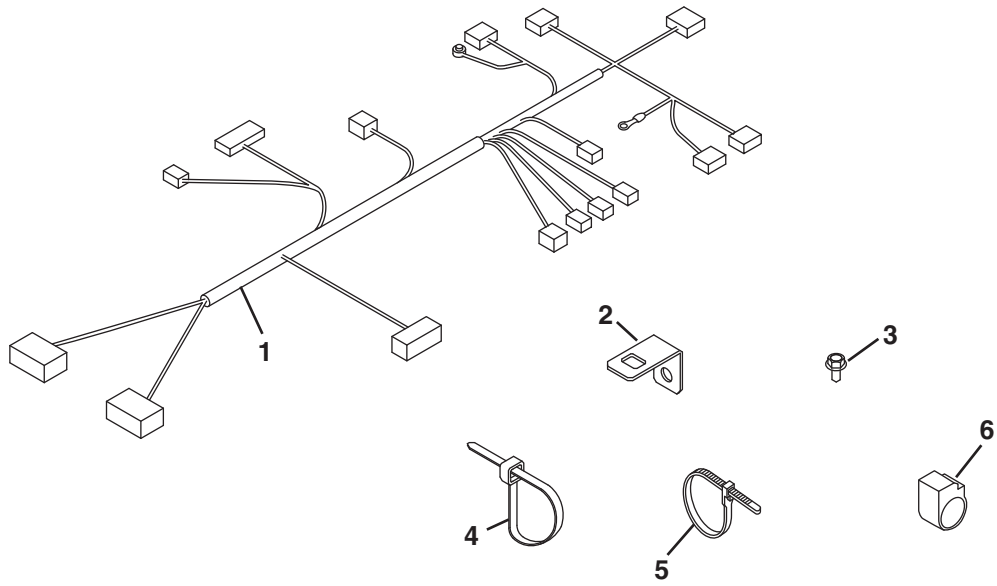

Engine	Item	Part No.	Qty.	Description	Serial Numbers/Notes
●	1	4334572	1	Harness, Wire(Ecu)	
●	2	4334578	1	Stay, Harness Boom	
●	3	4198160	1	Bolt, Flange	
●	4	4334512	1	Band, Cord	
●	5	4334513	2	Band, Cord	
●	6	4334577	1	Clamp	
●	7	4326357	1	Ecu, Assy	
●	8	4334563	1	Label	
●	9	5003481	2	Bolt, Flange	
●	10	4334557	1	Stay(Ecu)	
●	11	4334558	1	Stay, Ecu	
●	12	4138249	3	Bolt, Flange	
●	13	2811976	2	Bolt, Flange	

● - Used on All Engines

> Change from previous revision