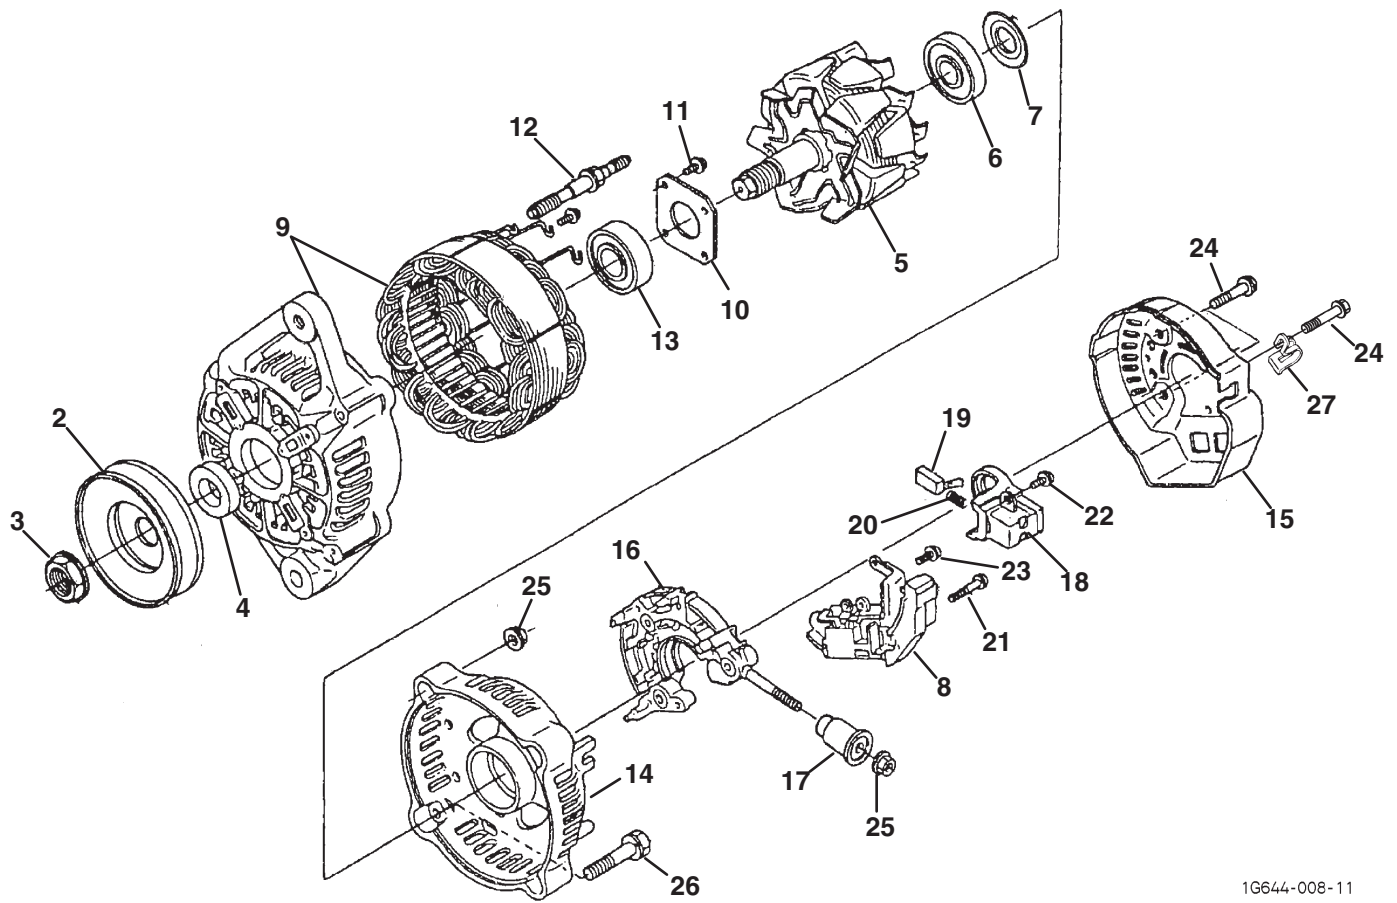

17.1 Alternator

1G644-008-11

KUBOTA WG972-G-E4

Engine	Item	Part No.	Qty.	Description	Serial Numbers/Notes
●	1	4183623	1	Assy Alternator	
●	2	557947	1	• Pulley, Dynamo	
●	3	557948	1	• Nut	
●	4	557949	1	• Collar	
●	5	4183627	1	• Rotor	
●	6	557951	1	• • Cover, Bearing	
●	7	4145838	1	• • Bearing, Ball	
●	8	4183630	1	• Assy Regulator	
●	9	4183626	1	• Frame, Drive End	
●	10	5001210	1	• • Plate, Retainer	
●	11	557956	4	• • Screw, Round Head	
●	12	557957	2	• • Bolt, Through	
●	13	4145839	1	• • Bearing, Ball	
●	14	4183628	1	• Frame, End	
●	15	4183631	1	• Cover, End	
●	16	4183629	1	• Holder	
●	17	4134337	1	• Bush, Insulation	
●	18	4145837	1	• Holder, Brush	
●	19	557964	2	• • Brush	
●	20	557965	2	• • Spring, Brush	
●	21	557966	2	• Screw, Round Head	
●	22	557967	6	• Screw, Round Head	
●	23	557968	1	• Screw, Round Head	
●	24	557969	3	• Bolt	
●	25	557970	2	• Nut	
●	26	557971	2	• Bolt	
●	27	4134341	1	• Clamp, Cord	

● - Used on All Engines

> Change from previous revision